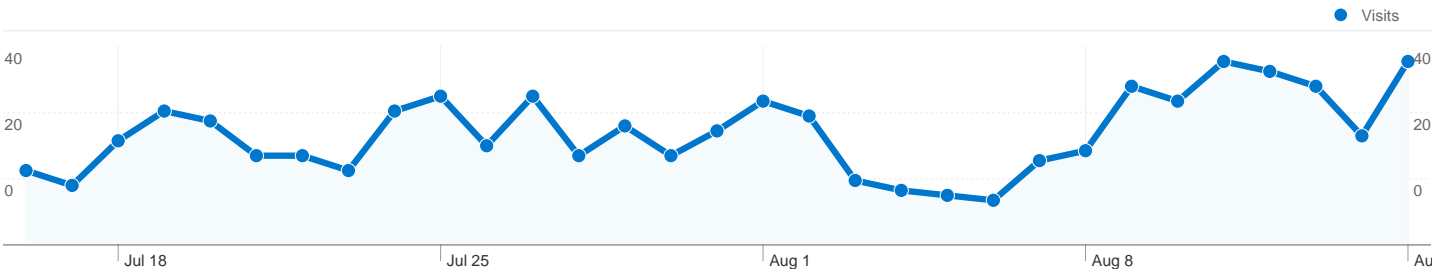

# All Traffic Sources

Comparing to: Site

## All traffic sources sent 699 visits via 20 sources and mediums

### Site Usage

Visits	Pages/Visit	Avg. Time on Site	% New Visits	Bounce Rate	
<b>699</b> % of Site Total: 100.00%	<b>1.69</b> Site Avg: 1.69 (0.00%)	<b>00:06:02</b> Site Avg: 00:06:02 (0.00%)	<b>86.55%</b> Site Avg: 86.12% (0.50%)	<b>68.96%</b> Site Avg: 68.96% (0.00%)	
Source/Medium	Visits	Pages/Visit	Avg. Time on Site	% New Visits	Bounce Rate
google / organic	610	1.64	00:05:04	87.54%	70.66%
(direct) / (none)	39	2.23	00:10:25	82.05%	51.28%
search / organic	13	1.92	00:03:01	84.62%	61.54%
weebly.com / referral	7	2.14	00:00:54	0.00%	28.57%
google.hr / referral	5	1.40	00:00:05	100.00%	60.00%
robi-tim.weebly.com / referral	4	3.25	00:03:37	100.00%	50.00%
google.ba / referral	3	1.67	00:00:26	100.00%	66.67%
net.hr / referral	3	1.67	00:05:10	100.00%	66.67%
youtube.com / referral	3	2.00	00:00:55	100.00%	33.33%
forum.hr / referral	2	1.00	00:00:00	100.00%	100.00%
aol / organic	1	1.00	00:00:00	100.00%	100.00%
ask / organic	1	1.00	00:00:00	100.00%	100.00%
bing / organic	1	1.00	00:00:00	100.00%	100.00%
google.com / referral	1	1.00	00:00:00	100.00%	100.00%
google.rs / referral	1	1.00	00:00:00	100.00%	100.00%
potkrovlja.weebly.com / referral	1	10.00	10:43:46	100.00%	0.00%
start.facemoods.com / referral	1	1.00	00:00:00	100.00%	100.00%
www.bct.im/ForexMarket / referral	1	1.00	00:00:00	0.00%	100.00%
www.br4.in/ForexMarket / referral	1	1.00	00:00:00	0.00%	100.00%
zidovi.weebly.com / referral	1	1.00	00:00:00	100.00%	100.00%